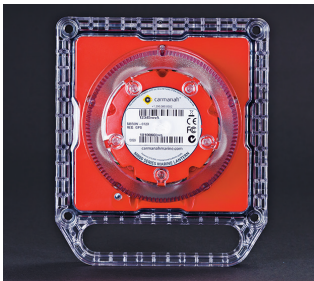

M850

Solar Powered LED Marine Lantern, 3 to 6+ NM Range

The M850 combines a compact, high-efficiency solar engine with premium components and a rugged design for best-in-class performance at an optimal price. This lantern is suitable for use in most solar locations. To view performance in your installation location, visit www.carmanahmarine.com/selector.

- Option for standard or wide divergences (for fixed or floating applications)
- Multiple cost-effective battery pack options suitable for a wide variety of installation locations
- Built-in calendar function for automatic de-activation during off-season months
- Top-mounted 4-character LED display with simple »tap to activate« functionality
- Premium grade, UV resistant polycarbonate lens material
- Environmentally friendly, super durable powder-coated aluminium chassis
- Adjustable intensity and range
- IP 68 rated
- GPS synchronized flash option

Top-mounted Display
Easily check light settings with a »tap-to-activate« digital display.

Infrared Programmer
Check battery state of charge, program flash codes, set intensities and more.

Optical Assembly
Durable, UV resistant optical lens with options for standard (8°) or wide (10°) divergence.

Scalable Battery Pack
Multiple replaceable, recyclable battery pack options for reliable, cost-effective performance in a variety of installation locations.

Visible Colour Indicator
LED colour is clearly indicated by the colour of the lantern head.