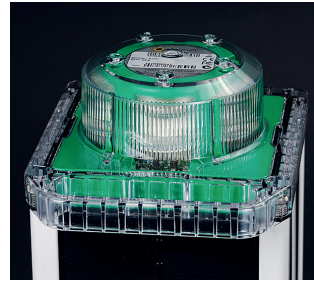

M850

Solar Powered LED Marine Lantern, 3 to 6+ NM Range

The M850 combines a compact, high-efficiency solar engine with premium components and a rugged design for best-in-class performance at an optimal price. This lantern is suitable for use in most solar locations. To view performance in your installation location, visit www.carmanahmarine.com/selector.

- Option for standard or wide divergences (for fixed or floating applications)
- Multiple cost-effective battery pack options suitable for a wide variety of installation locations
- Built-in calendar function for automatic de-activation during off-season months
- Top-mounted 4-character LED display with simple »tap to activate« functionality
- Premium grade, UV resistant polycarbonate lens material
- Environmentally friendly, super durable powder-coated aluminium chassis
- Adjustable intensity and range
- IP 68 rated
- GPS synchronized flash option

Top-mounted Display
Easily check light settings with a »tap-to-activate« digital display.

Infrared Programmer
Check battery state of charge, program flash codes, set intensities and more.

Optical Assembly
Durable, UV resistant optical lens with options for standard (8°) or wide (10°) divergence.

Main Technical Specification

Lens visual/Mechanical diameter	111 mm
Construction	Premium grade, UV resistant polycarbonate lens/head and polycarbonate/polysiloxane co-polymer base
Light source	High Flux Surface Mount LEDs with colour-specific temperature-corrected LED driver
Solar modules	High-efficiency cells; MPPT
Battery	Multiple replaceable, recyclable battery options (refer to options matrix)
Degree of ingress protection	IP 68 immersion
Weight	4.5 kg M850 60X 5.3 kg M850 96E
Overall height	226 mm
Overall width	235 mm dia.
Installation	3, 4, or 5 x M12 on 200 mm dia.