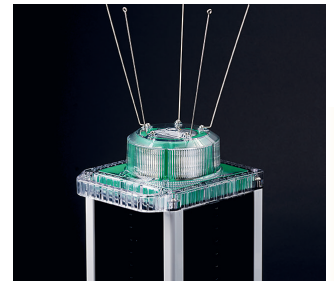

M850

Solar Powered LED Marine Lantern, 3 to 6+ NM Range

The M850 combines a compact, high-efficiency solar engine with premium components and a rugged design for best-in-class performance at an optimal price. This lantern is suitable for use in most solar locations. To view performance in your installation location, visit www.carmanahmarine.com/selector.

- Option for standard or wide divergences (for fixed or floating applications)
- Multiple cost-effective battery pack options suitable for a wide variety of installation locations
- Built-in calendar function for automatic de-activation during off-season months
- Top-mounted 4-character LED display with simple »tap to activate« functionality
- Premium grade, UV resistant polycarbonate lens material
- Environmentally friendly, super durable powder-coated aluminium chassis
- Adjustable intensity and range
- IP 68 rated
- GPS synchronized flash option

Scalable Battery Pack
Multiple replaceable, recyclable battery pack options for reliable, cost-effective performance in a variety of installation locations.

Visible Colour Indicator
LED colour is clearly indicated by the colour of the lantern head.

External Charge Port
Optional charge port in the lantern base allows for easy overnight charging via wall plug.

Installation
Supports installation on structure using 3 x M12 bolts, 4 x M12 bolts, or 5 x M12 bolts on a 200 mm diameter. Standard and security bolt kits are available.