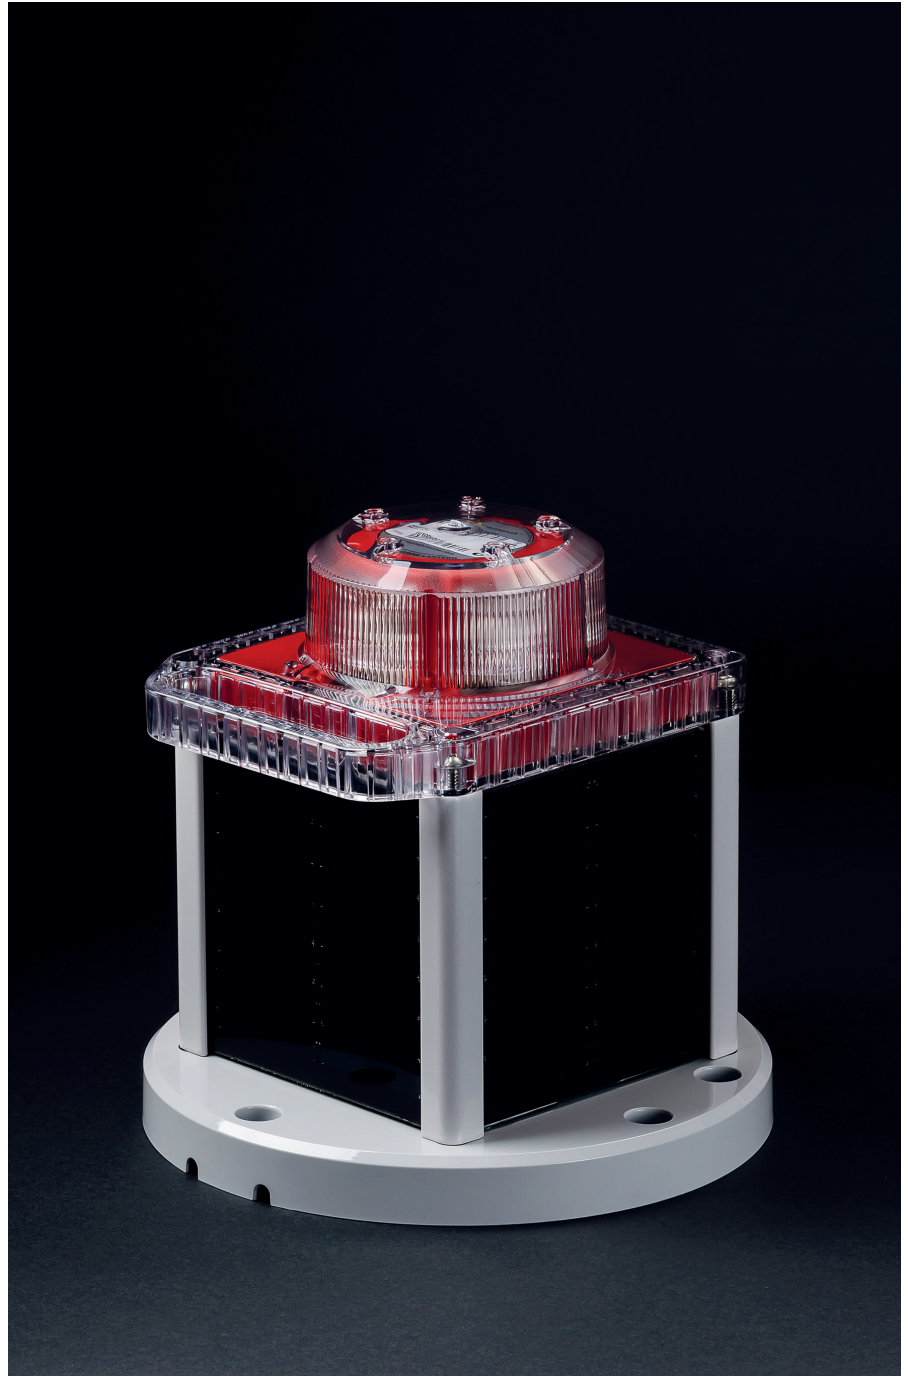

M850

Solar Powered LED Marine Lantern, 3 to 6+ NM Range

The M850 combines a compact, high-efficiency solar engine with premium components and a rugged design for best-in-class performance at an optimal price. This lantern is suitable for use in most solar locations. To view performance in your installation location, visit www.carmanahmarine.com/selector.

- Option for standard or wide divergences (for fixed or floating applications)
- Multiple cost-effective battery pack options suitable for a wide variety of installation locations
- Built-in calendar function for automatic de-activation during off-season months
- Top-mounted 4-character LED display with simple »tap to activate« functionality
- Premium grade, UV resistant polycarbonate lens material
- Environmentally friendly, super durable powder-coated aluminium chassis
- Adjustable intensity and range
- IP 68 rated
- GPS synchronized flash option

Top-mounted Display
Easily check light settings with a »tap-to-activate« digital display.

Infrared Programmer
Check battery state of charge, program flash codes, set intensities and more.

Optical Assembly
Durable, UV resistant optical lens with options for standard (8°) or wide (10°) divergence.

Scalable Battery Pack
Multiple replaceable, recyclable battery pack options for reliable, cost-effective performance in a variety of installation locations.

Visible Colour Indicator
LED colour is clearly indicated by the colour of the lantern head.