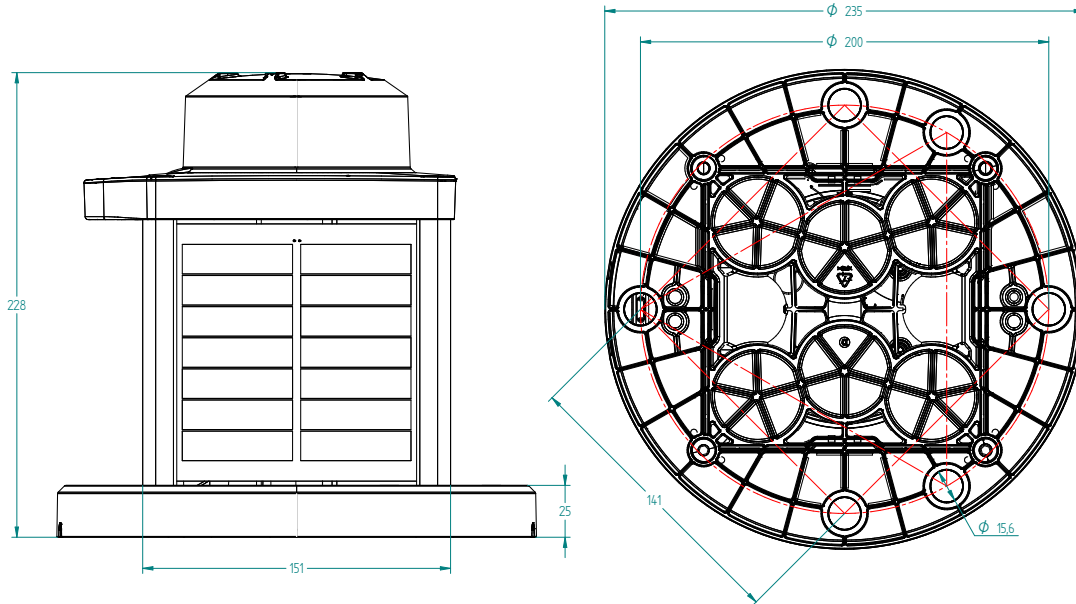

Technical Specification M850

Optical performance

Maximum fixed intensity

M850	239 cd	290 cd	445 cd	320 cd

NOTE: Peak IALA intensity dependent on location. To view performance in your installation location, visit www.carmanahmarine.com/selector.

Main Technical Specification

Lens visual/Mechanical diameter	111 mm
Construction	Premium grade, UV resistant polycarbonate lens/head and polycarbonate/polysiloxane co-polymer base
Light source	High Flux Surface Mount LEDs with colour-specific temperature-corrected LED driver
Solar modules	High-efficiency cells; MPPT
Battery	Multiple replaceable, recyclable battery options (refer to options matrix)
Degree of ingress protection	IP 68 immersion
Weight	4.5 kg M850 60X 5.3 kg M850 96E
Overall height	226 mm
Overall width	235 mm dia.
Installation	3, 4, or 5 x M12 on 200 mm dia.