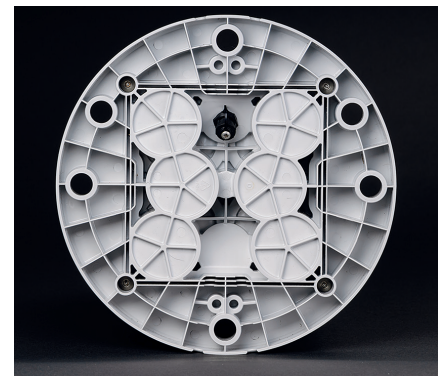

M850

Solar Powered LED Marine Lantern, 3 to 6+ NM Range

The M850 combines a compact, high-efficiency solar engine with premium components and a rugged design for best-in-class performance at an optimal price. This lantern is suitable for use in most solar locations. To view performance in your installation location, visit www.carmanahmarine.com/selector.

- Option for standard or wide divergences (for fixed or floating applications)
- Multiple cost-effective battery pack options suitable for a wide variety of installation locations
- Built-in calendar function for automatic de-activation during off-season months
- Top-mounted 4-character LED display with simple »tap to activate« functionality
- Premium grade, UV resistant polycarbonate lens material
- Environmentally friendly, super durable powder-coated aluminium chassis
- Adjustable intensity and range
- IP 68 rated
- GPS synchronized flash option

Top-mounted Display
Easily check light settings with a »tap-to-activate« digital display.

Infrared Programmer
Check battery state of charge, program flash codes, set intensities and more.

Optical Assembly
Durable, UV resistant optical lens with options for standard (8°) or wide (10°) divergence.

Main Technical Specification

Lens visual/Mechanical diameter	111 mm
Construction	Premium grade, UV resistant polycarbonate lens/head and polycarbonate/polysiloxane co-polymer base
Light source	High Flux Surface Mount LEDs with colour-specific temperature-corrected LED driver
Solar modules	High-efficiency cells; MPPT
Battery	Multiple replaceable, recyclable battery options (refer to options matrix)
Degree of ingress protection	IP 68 immersion
Weight	4.5 kg M850 60X 5.3 kg M850 96E
Overall height	226 mm
Overall width	235 mm dia.
Installation	3, 4, or 5 x M12 on 200 mm dia.